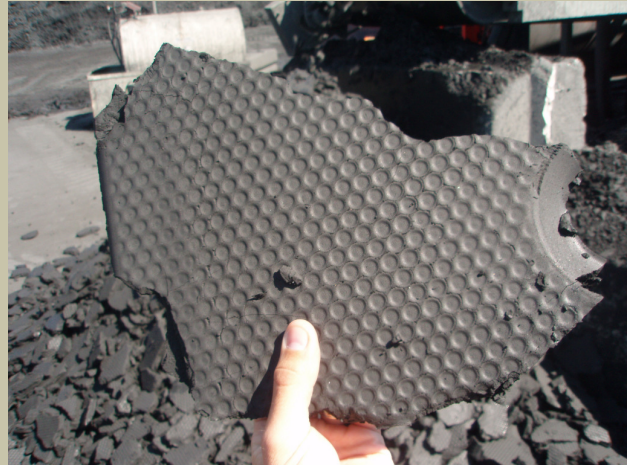

**Filter Presses**

DEL owns one of the largest rental fleets of mobile filter presses in the world. We offer a wide assortment of Recessed Chamber Filter Presses. Sizes range from 10 cu. ft. to 200 cu. ft. Call with your specific requirements and allow a knowledgeable and experienced DEL representative to assist you with your equipment needs.

Filter Cake.

Filter Cake.

Dredged Material.

Filter Press Effluent

**Typical Power Requirements**

3 Phase 480 V, 60 Hz  
Pulls 35 amps

**Dimensions of Trailer Mounted Units:  
48' L X 8'6" wide**

Power Requirements may vary depending on press.